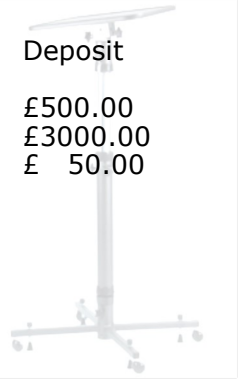

Projector Screens

	1st Day	2nd Day	Week	Deposit
Mobile 4x3ft 1.2x.9m	£20.00	£10.00	£40.00	£150.00
Mobile 5.3x4ft 1.6x1.2m	£25.00	£12.50	£50.00	£175.00
FastFold 10ft 3m 16:9	£50.00	£25.00	£100.00	£500.00
FastFold 16ft 8" 5m 16:9	£65.00	£32.50	£130.00	£600.00